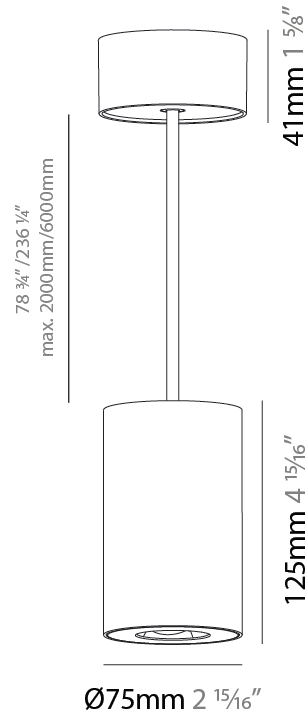

GENERAL

Series: Oiko Pro Round
Partner: Prolicht
Division: Architectural
Installation: Suspension
Product Type: Pendant
Mounting Location: Ceiling
Light Distribution: Direct

PHYSICAL

Shape: Cylinder
Diameter (mm): 75
Diameter (in): 2 ¹⁵/₁₆
Height (mm): 125
Height (in): 4 ¹⁵/₁₆
Weight (kg): 0.769
Fixture Finish: SSR / BKV / CWI / CRY / HAB / UFT / ITA / RUA / FTG / MYG / LOD / PUS / FRO / FUP / KIA / POP / BLS / SPG / MEY / GOH / CHC / COM / ABZ / JAG / OBR / MOS / ROR
Fixture Material: Metal
Cable Details: 2000mm / 6000mm Cable - Options : Transparent, Black, White, Red, Orange

ELECTRICAL

Lamp Type: LED (Zhaga Standard)
Input Wattage (W): 12.9
Dimming: Tri-Mode (Non-Dimming and Phase Dimming (120Vac only) and 0-10V Dimming)
Driver Included: No
Driver Location: Remote
Driver Type: Constant Current - Universal
Driver Class: Class 2
Input Voltage (V): 120 - 277
Constant Current (MA): 350

LED

Color Temperature (°K): 2700 / 3000 / 3500 / 4000
Max. Delivered Lumen (lm): 1218 / 1214 / 1272 / 1283
Nominal Lumen (lm): 1473 / 1468 / 1538 / 1552
CRI: >90 CRI
Lamp Life (hrs): 50000

OPTICAL

Reflector°: 34
Adjustability: Fixed

RATINGS AND CERTIFICATIONS

Certified By: Certified for North American Standards
IP rating: IP20