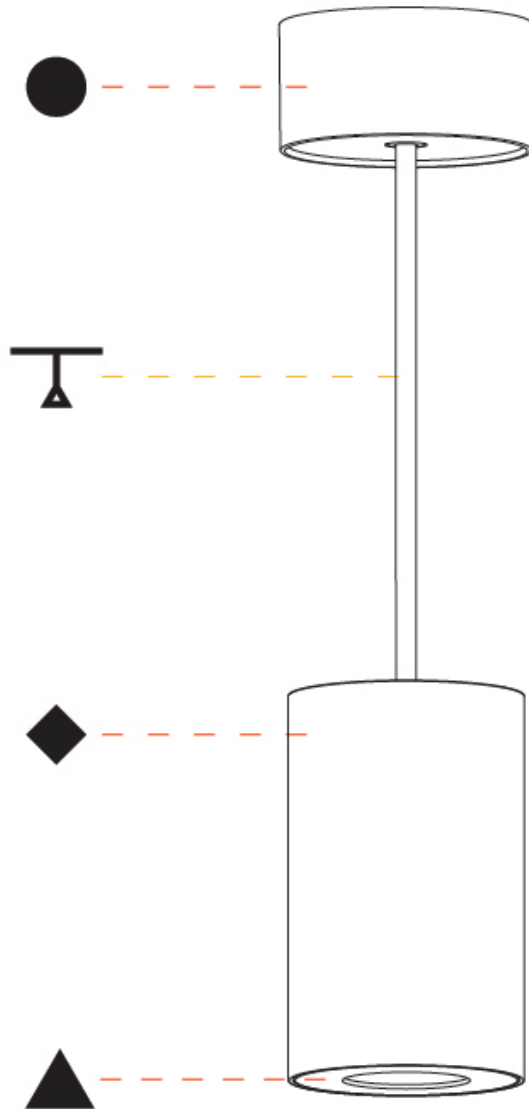

OIKO PRO ROUND SUSPENSION

A300392-

PROJECT _____

TYPE _____

SPECIFIER _____

QUANTITY _____

DATE _____

A